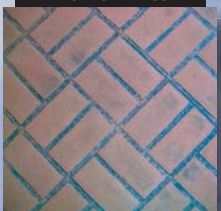

TopCrete Currently Available Patterns

Photos represent typical colors. Sample Mock-ups are available.

Danish Fan

FlagStone

Beach Pebbles

Flower Rock

Stone Skin

Old Flat Stone

Cobble Circle

Royal Ashler

Tri Ashler Slate

Roman Tiles

Castle Stone

Santorini Stone

Basket Weave

Paver Stone

Herringbone Brick

River Rock

Board Walk

CobbleStone

European Fan

Bush Hammered

London Mermaid

Ceramic Tile

Metal Sheet

Mexican Tile

Byblos Stone

Village Rock

Random Slate

Wood Panel

Slate Sheet

Rustic Rock